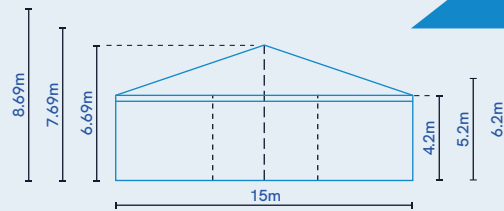

For more information or to learn about our free site surveys call **01635 202 979**
Or visit www.aganto.co.uk

5m Wide

10m Wide

15m Wide

20m Wide

25m Wide

30m Wide

Fast, flexible temporary retail buildings
Contact us to arrange your free site survey