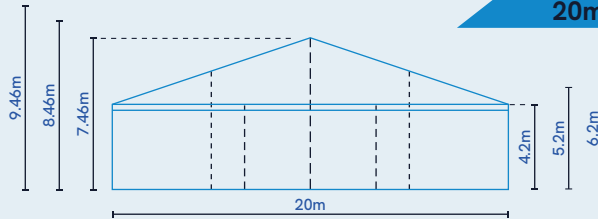

For more information or to learn about our free site surveys call **01635 202 979**
Or visit www.aganto.co.uk

5m Wide

10m Wide

15m Wide

20m Wide

25m Wide

30m Wide

Fast, flexible temporary retail buildings
Contact us to arrange your free site survey