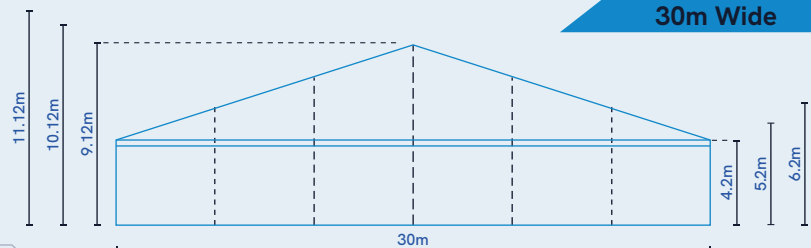

For more information or to learn about our free site surveys call **01635 202 979**
Or visit www.aganto.co.uk

5m Wide

10m Wide

15m Wide

20m Wide

25m Wide

30m Wide

Fast, flexible temporary retail buildings
Contact us to arrange your free site survey