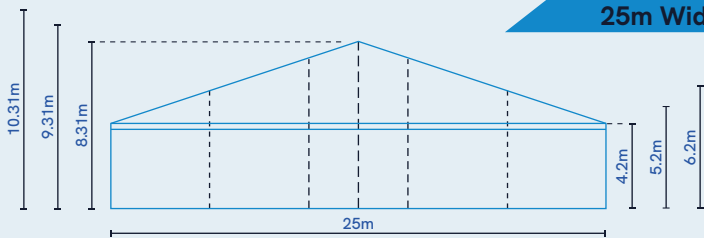

For more information or to learn about our free site surveys call **01635 202 979**
Or visit www.aganto.co.uk

5m Wide

10m Wide

15m Wide

20m Wide

25m Wide

30m Wide

Fast, flexible temporary retail buildings
Contact us to arrange your free site survey