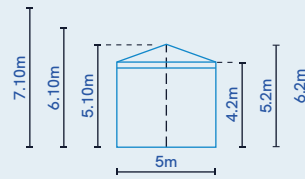

Dimensions

Quality standards

- Strong and durable industrial aluminium frame with a ten year guarantee.
- Snow and wind loadings to BSEN1991.
- All roof wall and floor systems conform to British fire and safety codes.

Technical features

- Installed in days by anchoring down to existing hard standing.
- Easily installed. Dismantled, modified or relocated.
- Coloured roof and wall options. Buildings can be linked together or link to existing structures.
- Maintenance packages available, plus 24 hour emergency call out.
- PVC and Thermo Roof provide high degree of natural light
- Bespoke sizes available on request.

Environment

- Our temporary buildings have a high level of re-usability and recycling properties.
- Aluminium is one of the most cost-effective materials to recycle and can be recycled indefinitely a process that requires little energy and creates minimal CO₂ emissions.
- We are keen to play a part in protecting the environment and have a commitment to operate an environmental policy.

For more information or to learn about our free site surveys call **01635 202 979**
Or visit www.aganto.co.uk

5m Wide