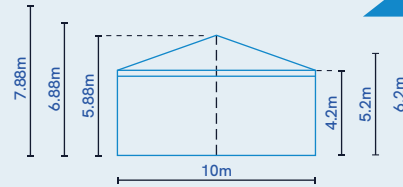

For more information or to learn about our free site surveys call **01635 202 979**
Or visit www.aganto.co.uk

5m Wide

10m Wide

15m Wide

20m Wide

25m Wide

30m Wide

Fast, flexible temporary retail buildings
Contact us to arrange your free site survey